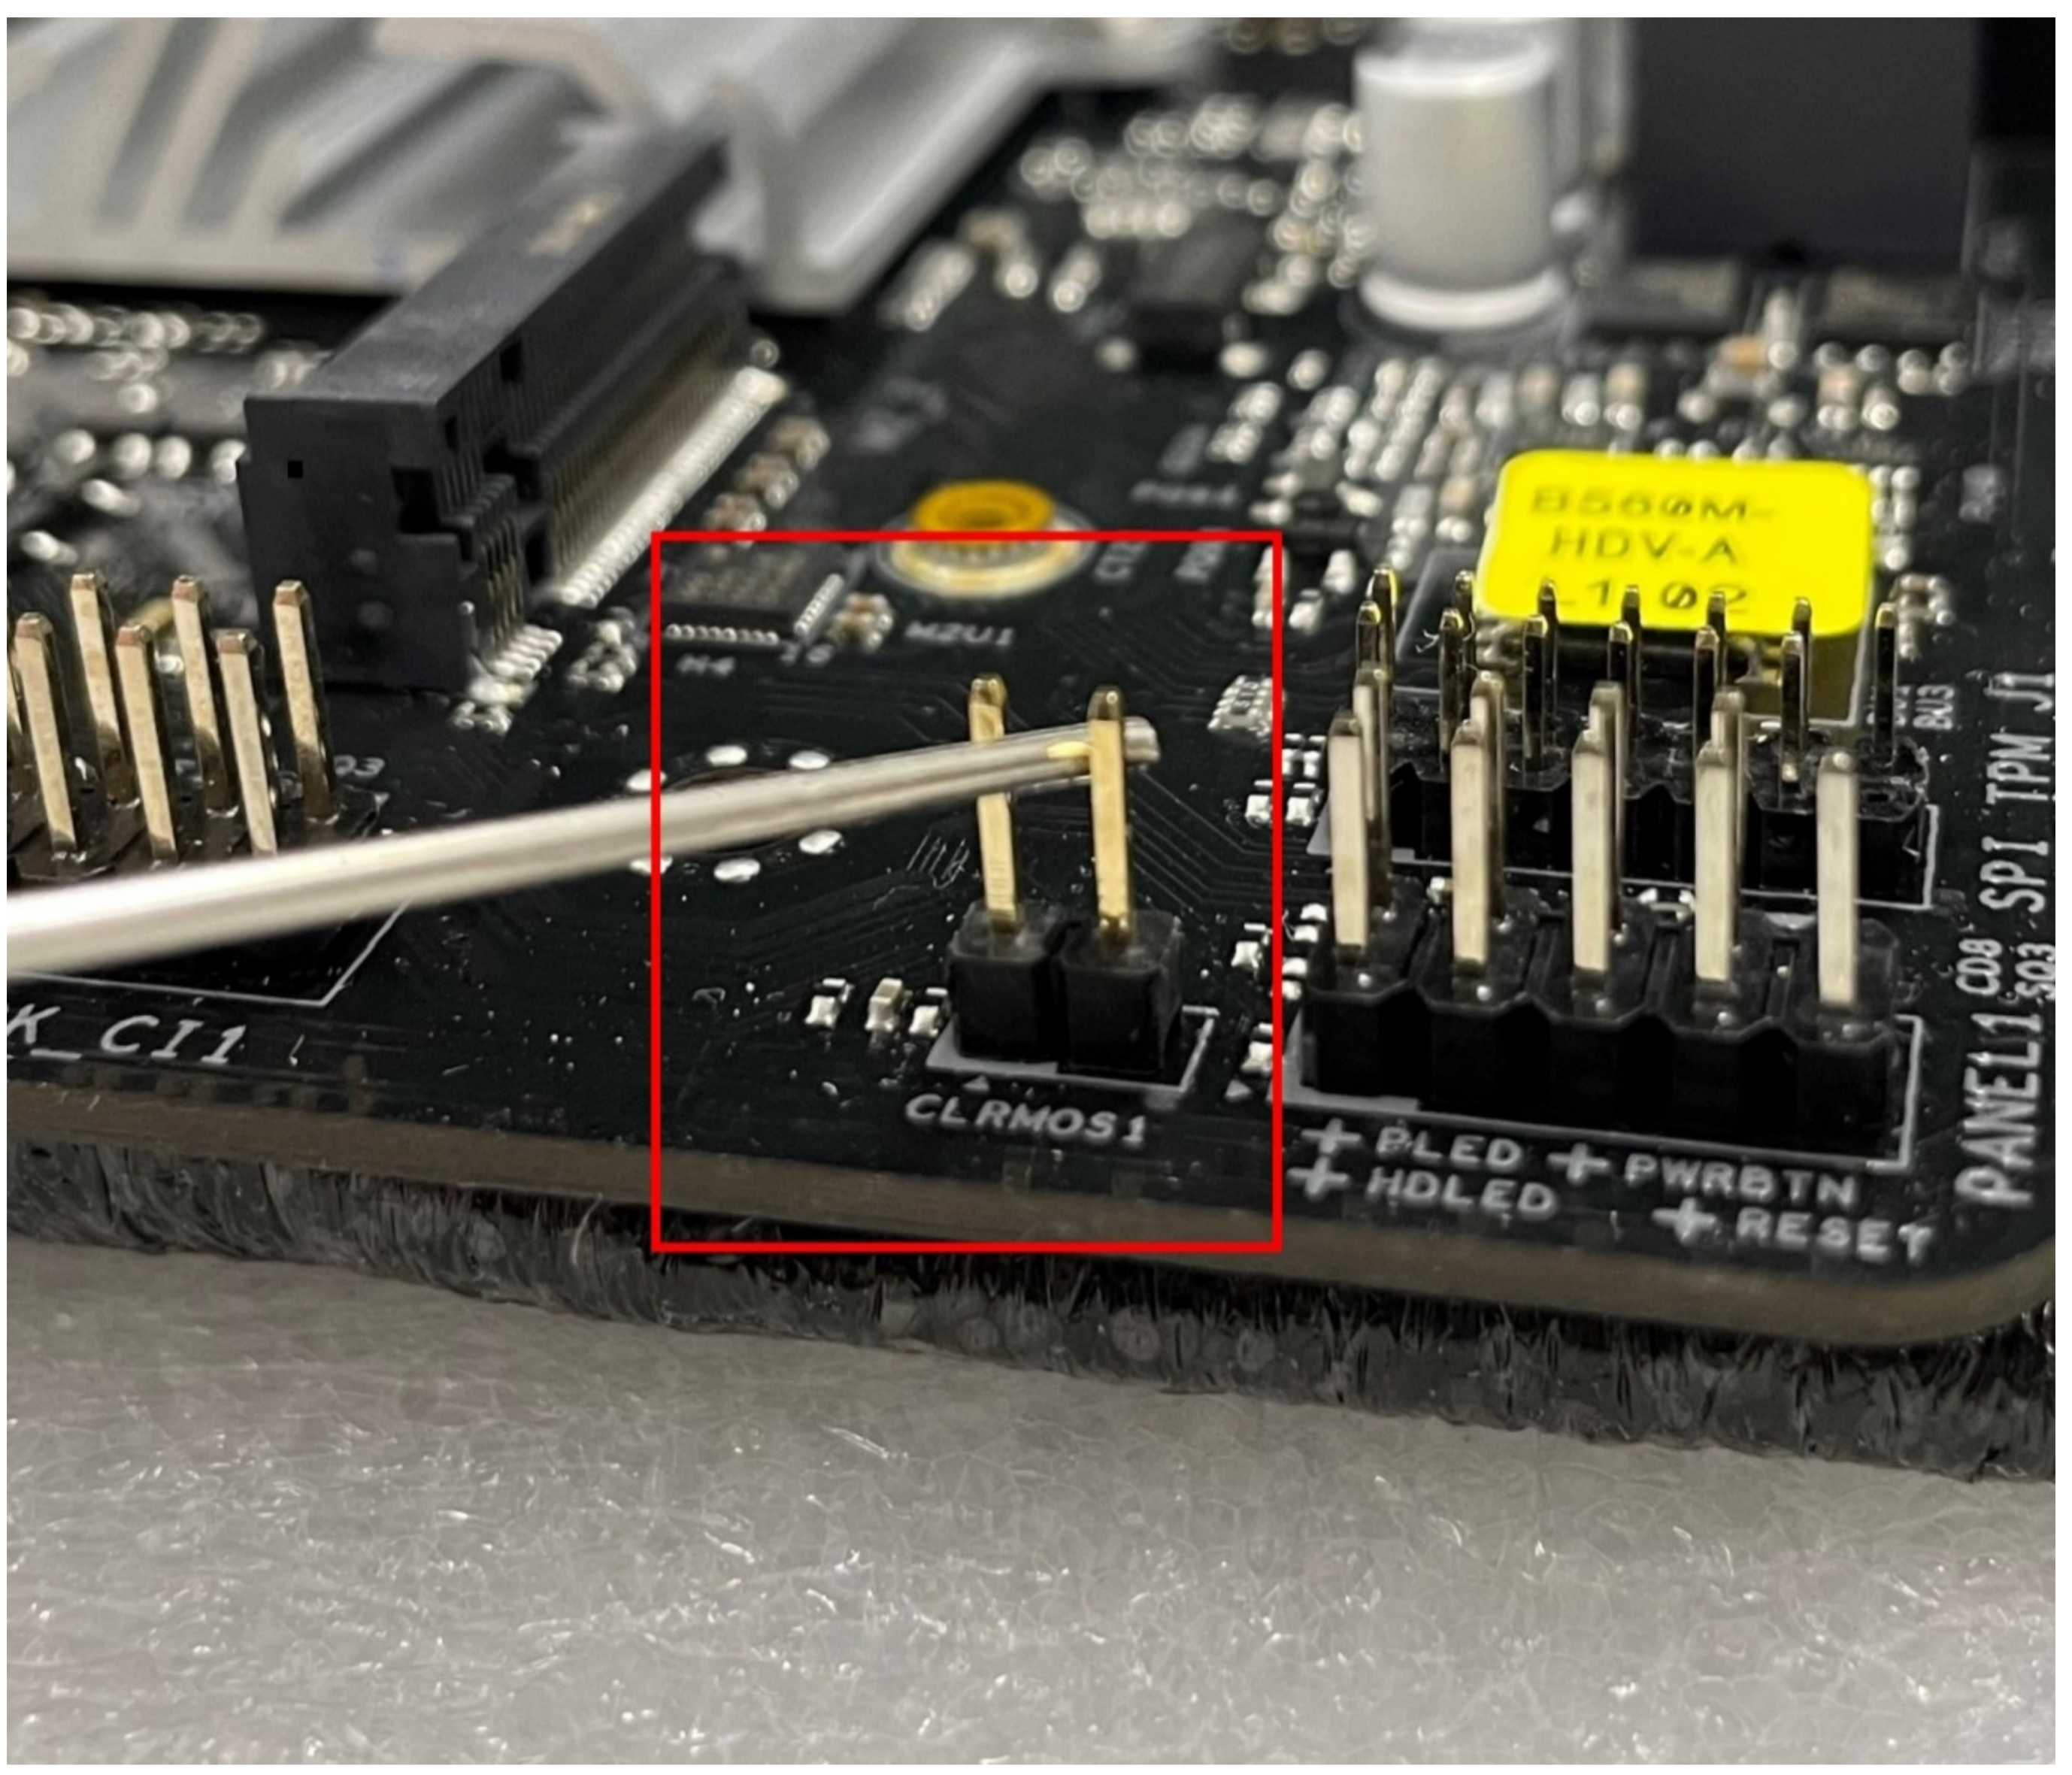

DOWNLOAD

DOWNLOAD

[Latest Setfish Id Keygen 2017 - And Reviews 2017](#)

[Latest Setfish Id Keygen 2017 - And Reviews 2017](#)

DOWNLOAD

DOWNLOAD

5 Updates Can you confirm that the AmtEmuUniversal Patch method will also work with the Lightroom CC 2015.. These IDM serial numbers can be used in versions including 6 23 6 25 6 26 6 27 6.. 5 updates You Can confirm that the AmtEmuUniversal patch method also includes Lightroom CC 2015.. These IDM Serial numbers can be used in versions including 6 23 6 25 6 26 6 27 6.. In This software you can only take one or two simple steps for each type of data recovery.